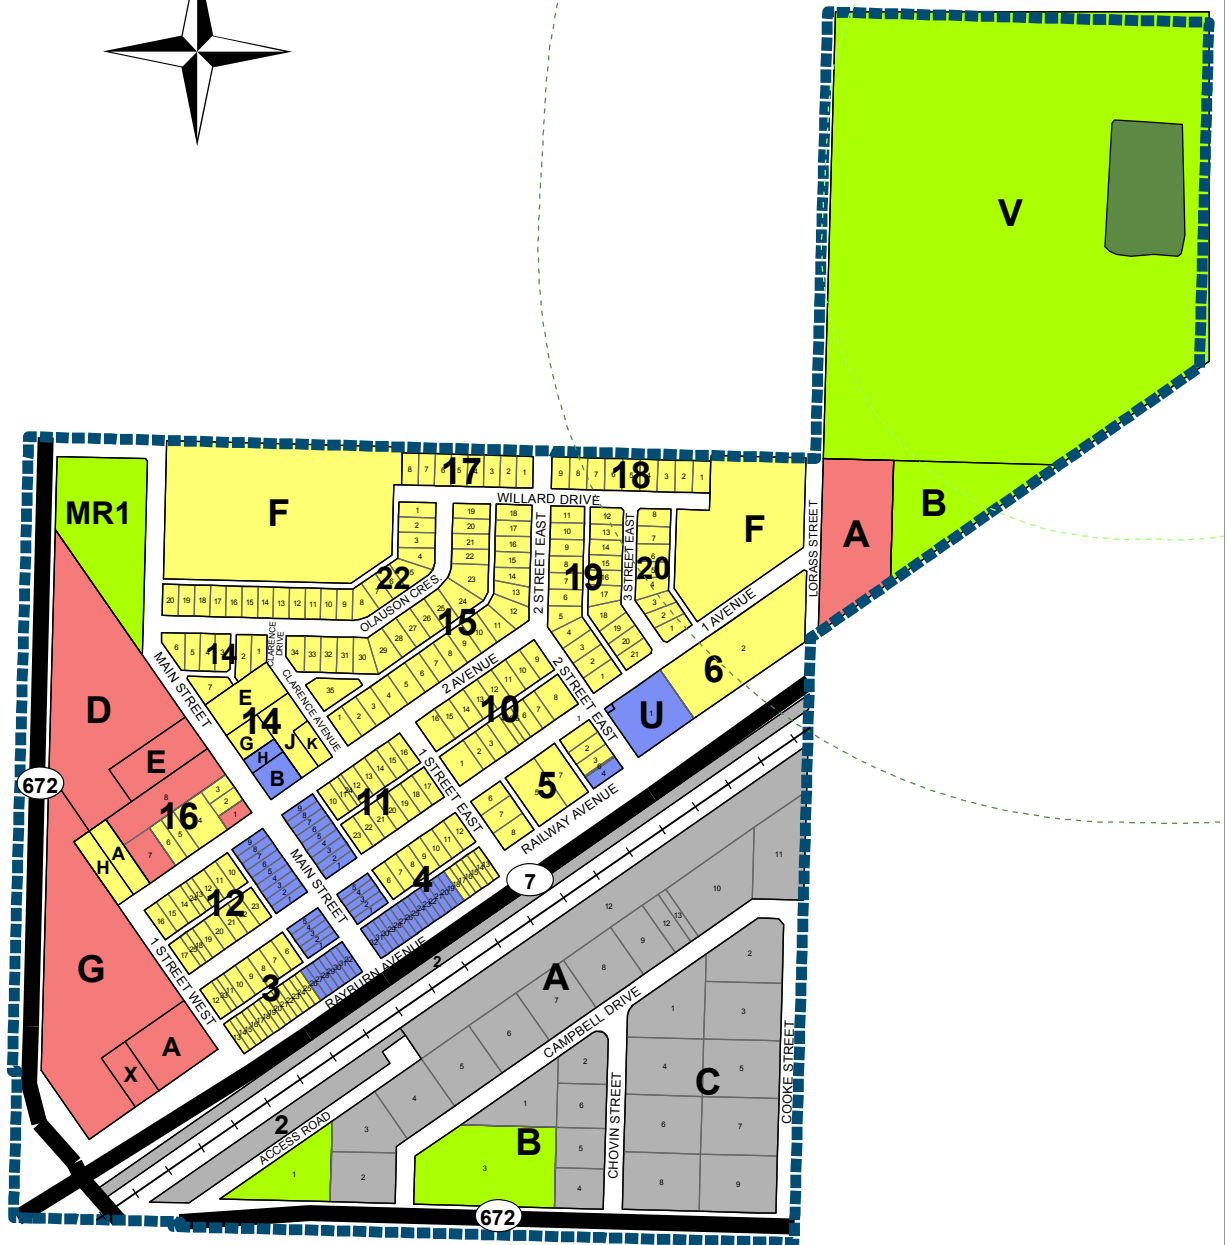

Village of Vanscoy

Land Use Map

LAND USE

- Existing Commercial
- Existing Community Service
- Existing Industrial
- Existing Residential
- Future Commercial
- Urban Holding
- Lagoon
- Lagoon Buffer (300m)
- Lagoon Buffer (600m)

1:8,000