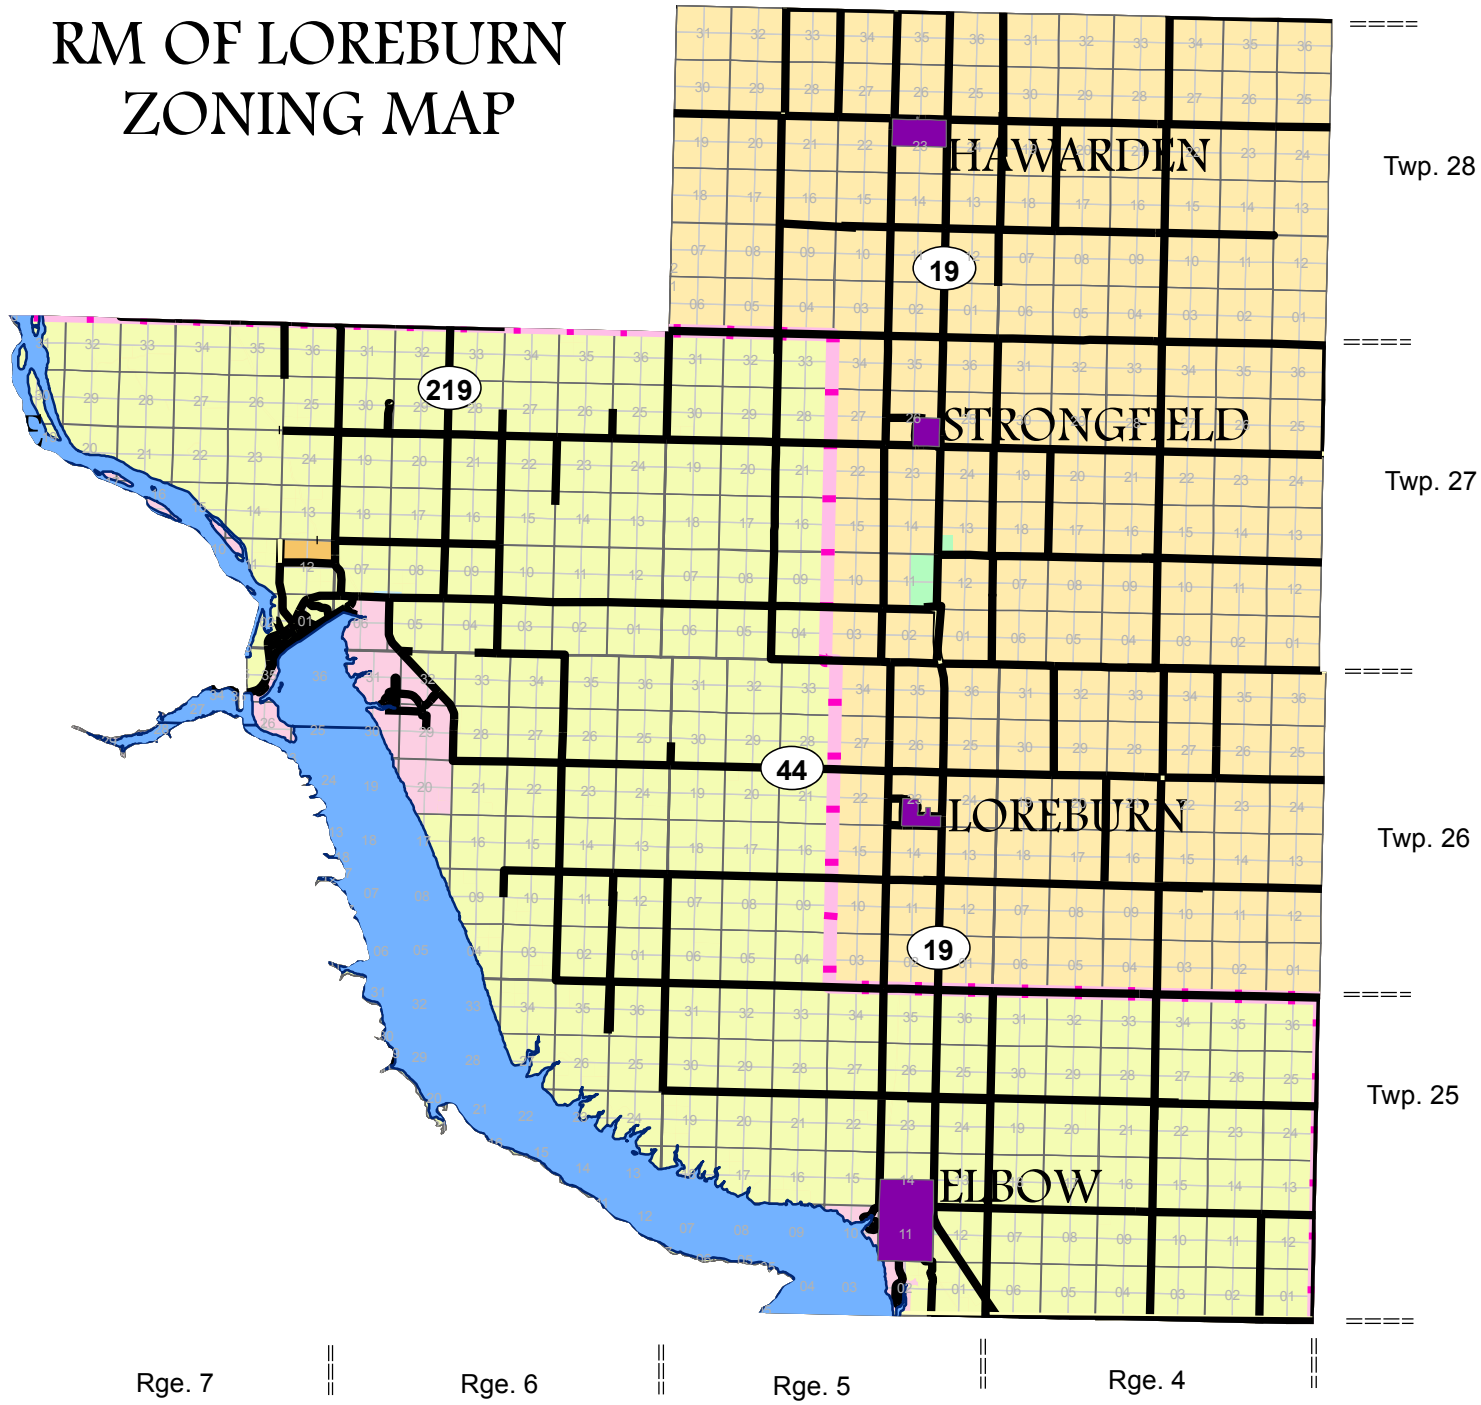

RM OF LOREBURN ZONING MAP

LEGEND

Roads

- <all other values>
- Urban Municipality
- First Nation
- Waterbody
- Reservoir Development Area Outline
- Agricultural / Resource District (AR)

Reservoir Development Area Zoning

- Commercial
- Country Residential
- Highway Commercial District
- Industrial
- Institutional Recreation
- Large Acreage Agricultural
- Limited Commercial
- Public Recreation
- Residential
- Residential Recreation
- Small Acreage Agricultural

1:225,000

Rge. 7

Rge. 6

Rge. 5

Rge. 4

0 1.5 3 6 Miles