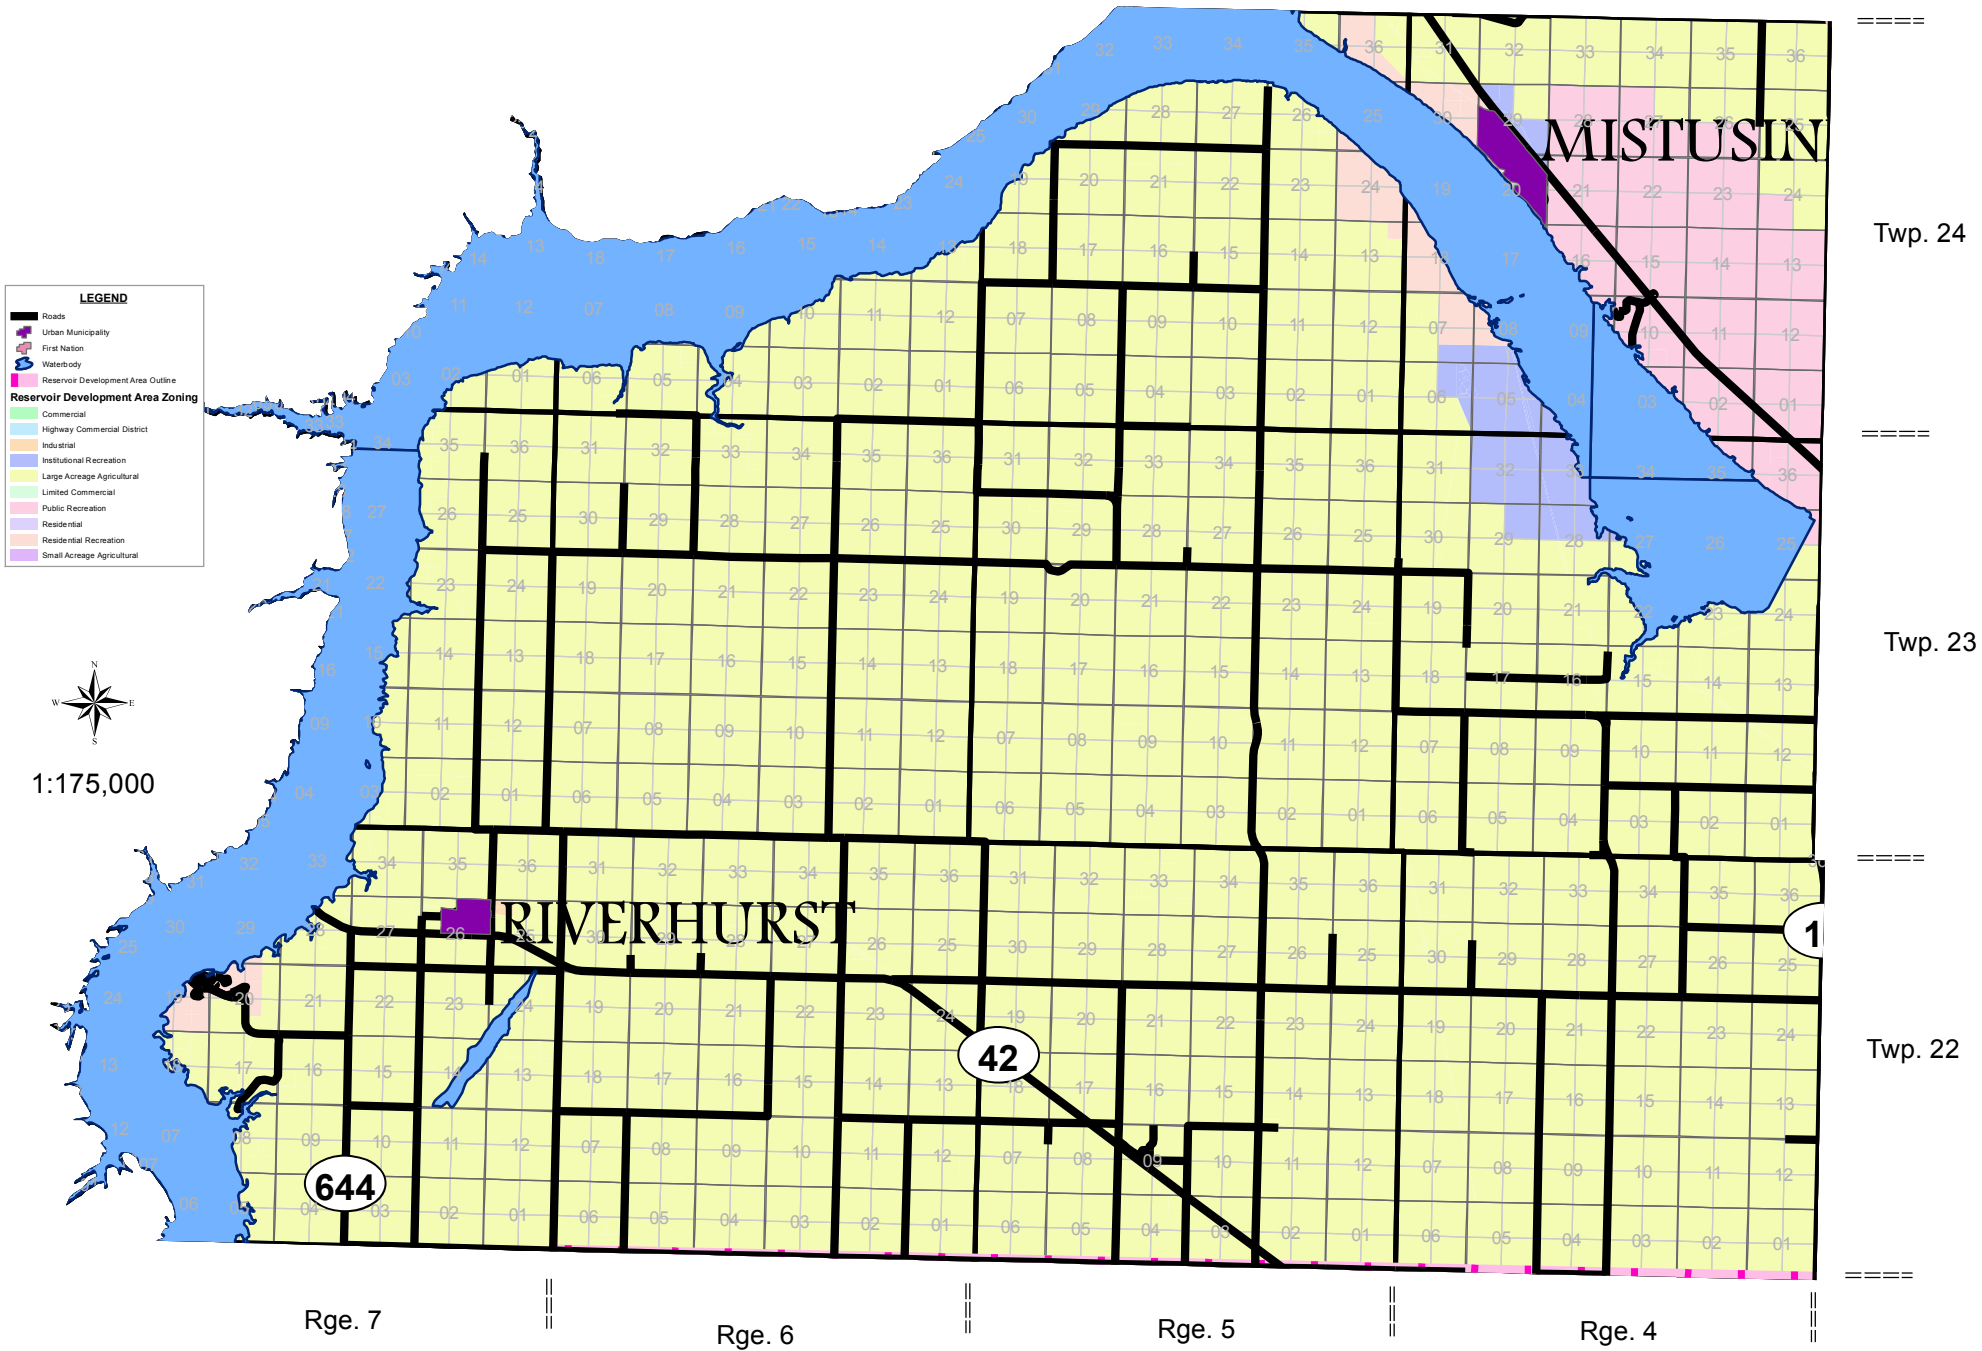

RM OF MAPLE BUSH ZONING MAP

1:175,000