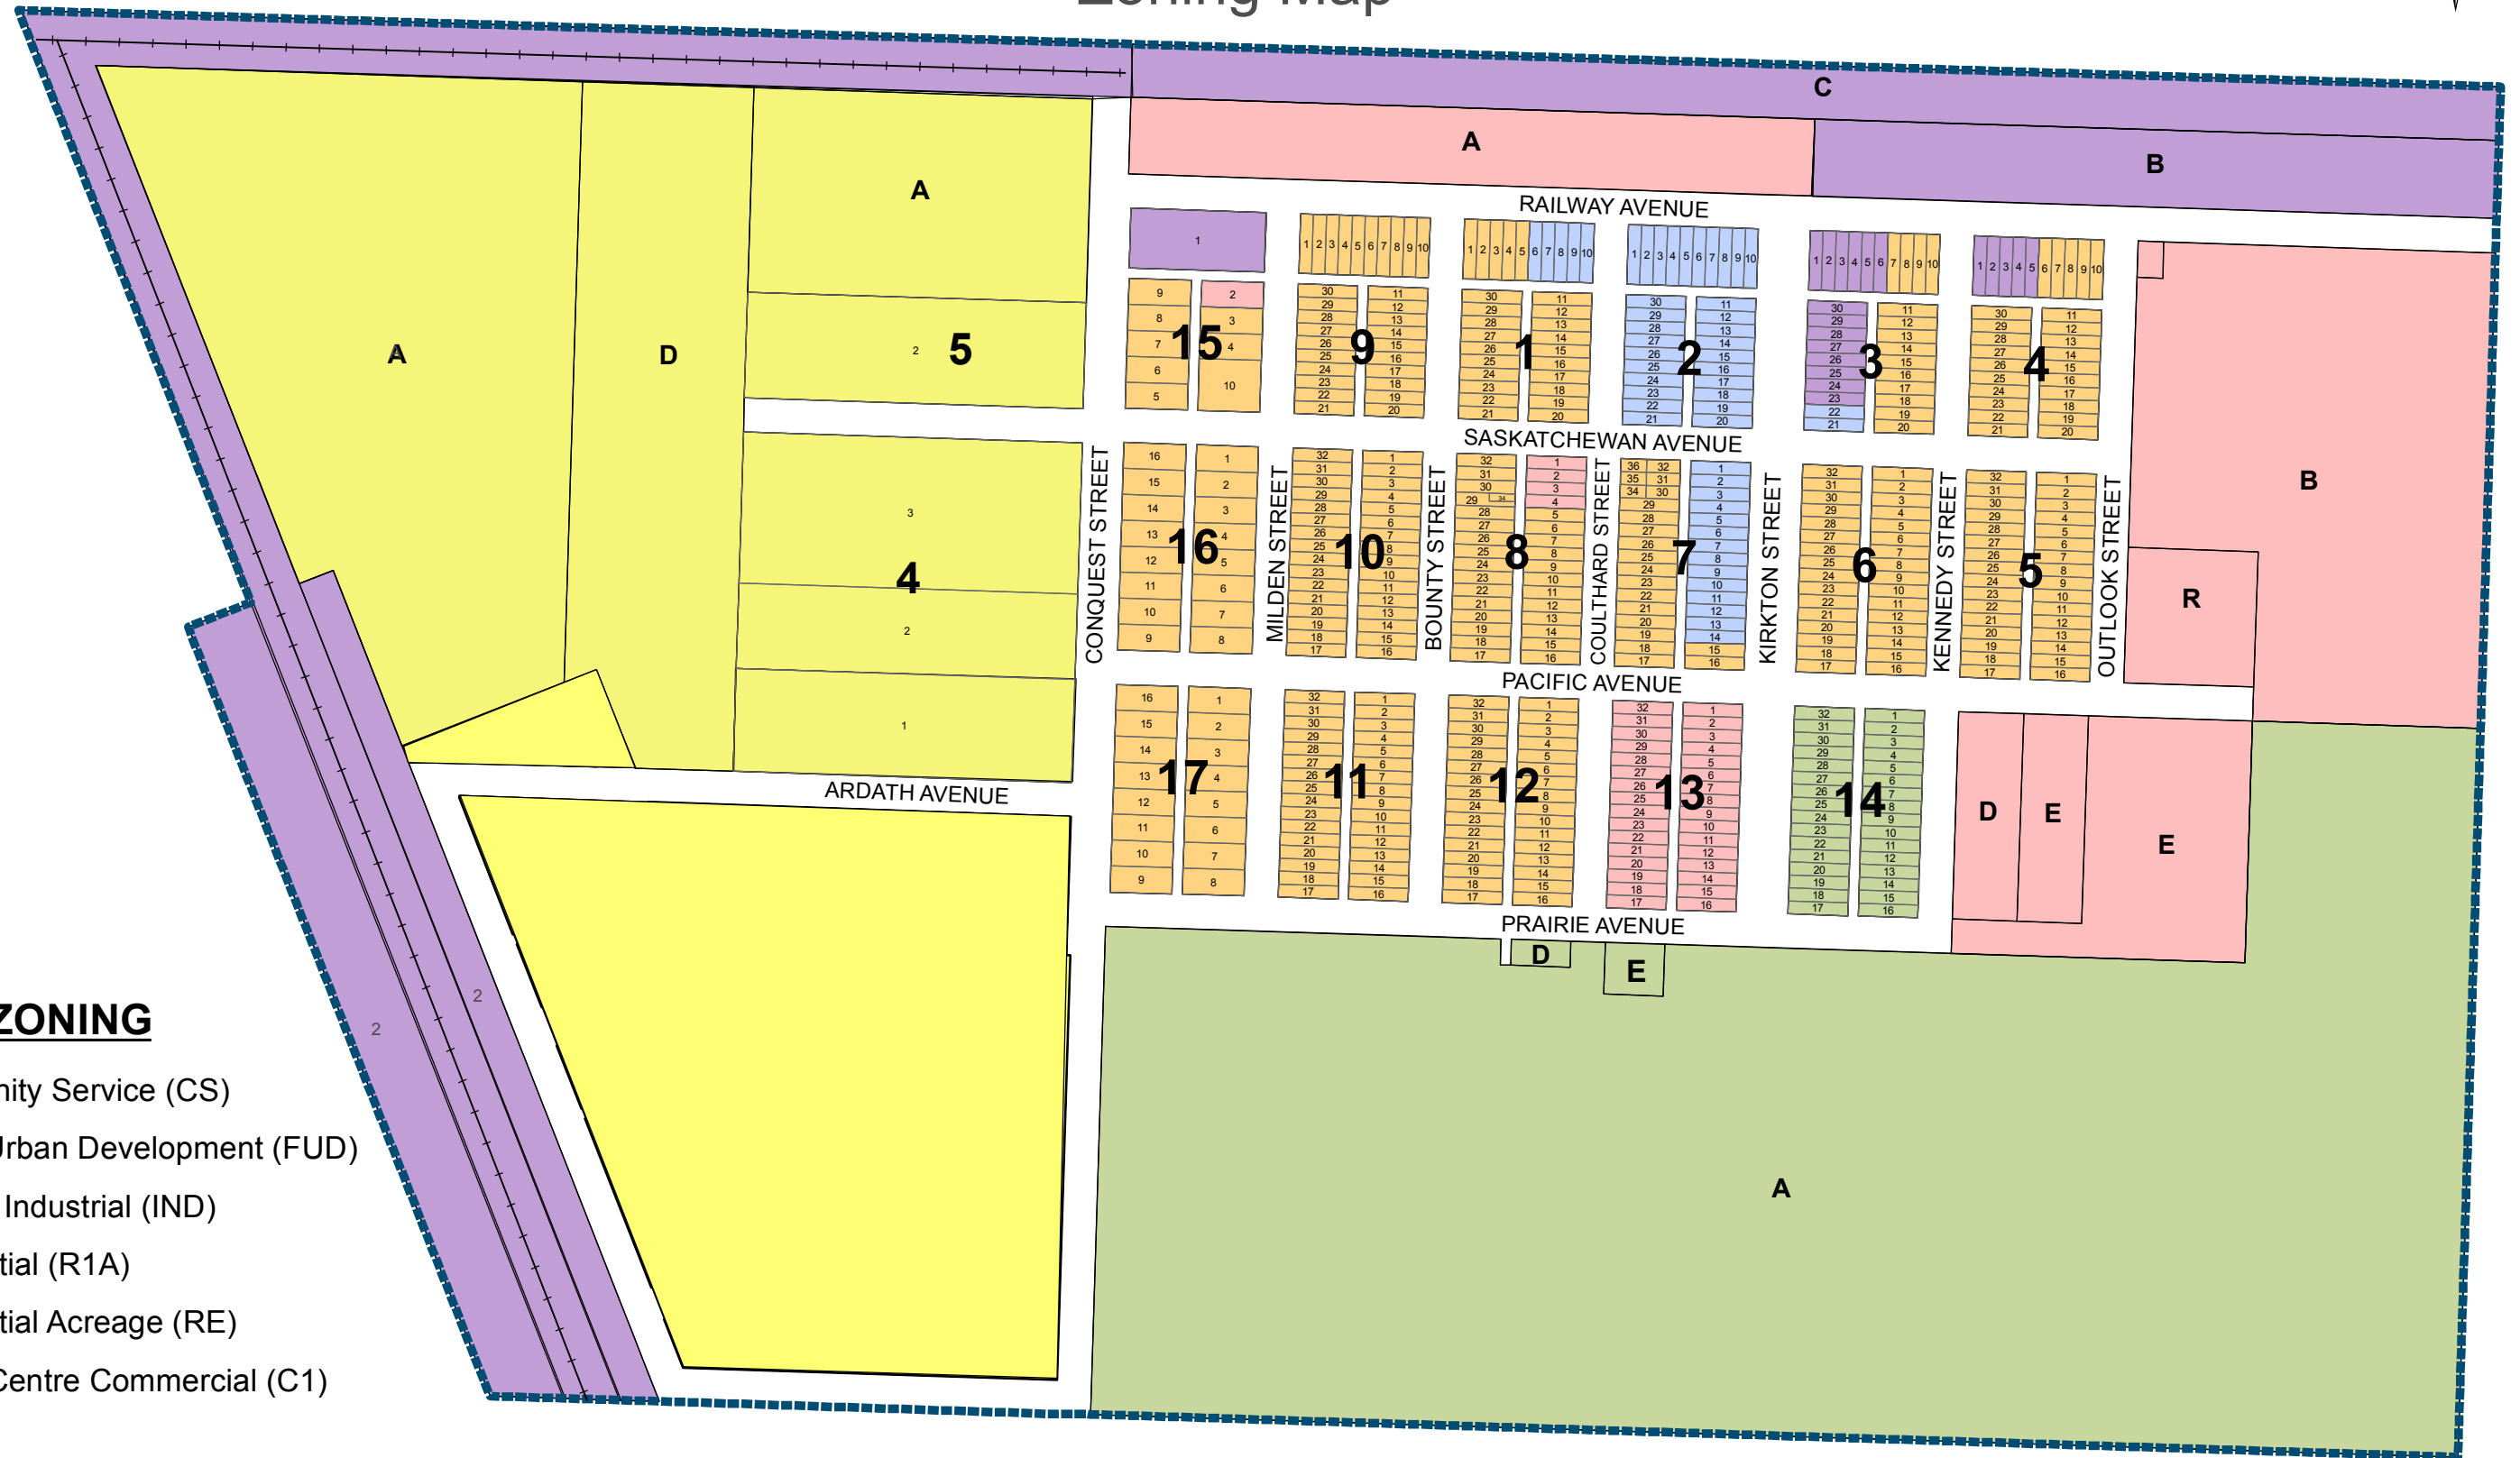

## Zoning Map

### ZONING

- Community Service (CS)
- Future Urban Development (FUD)
- General Industrial (IND)
- Residential (R1A)
- Residential Acreage (RE)
- Village Centre Commercial (C1)

1:4,000