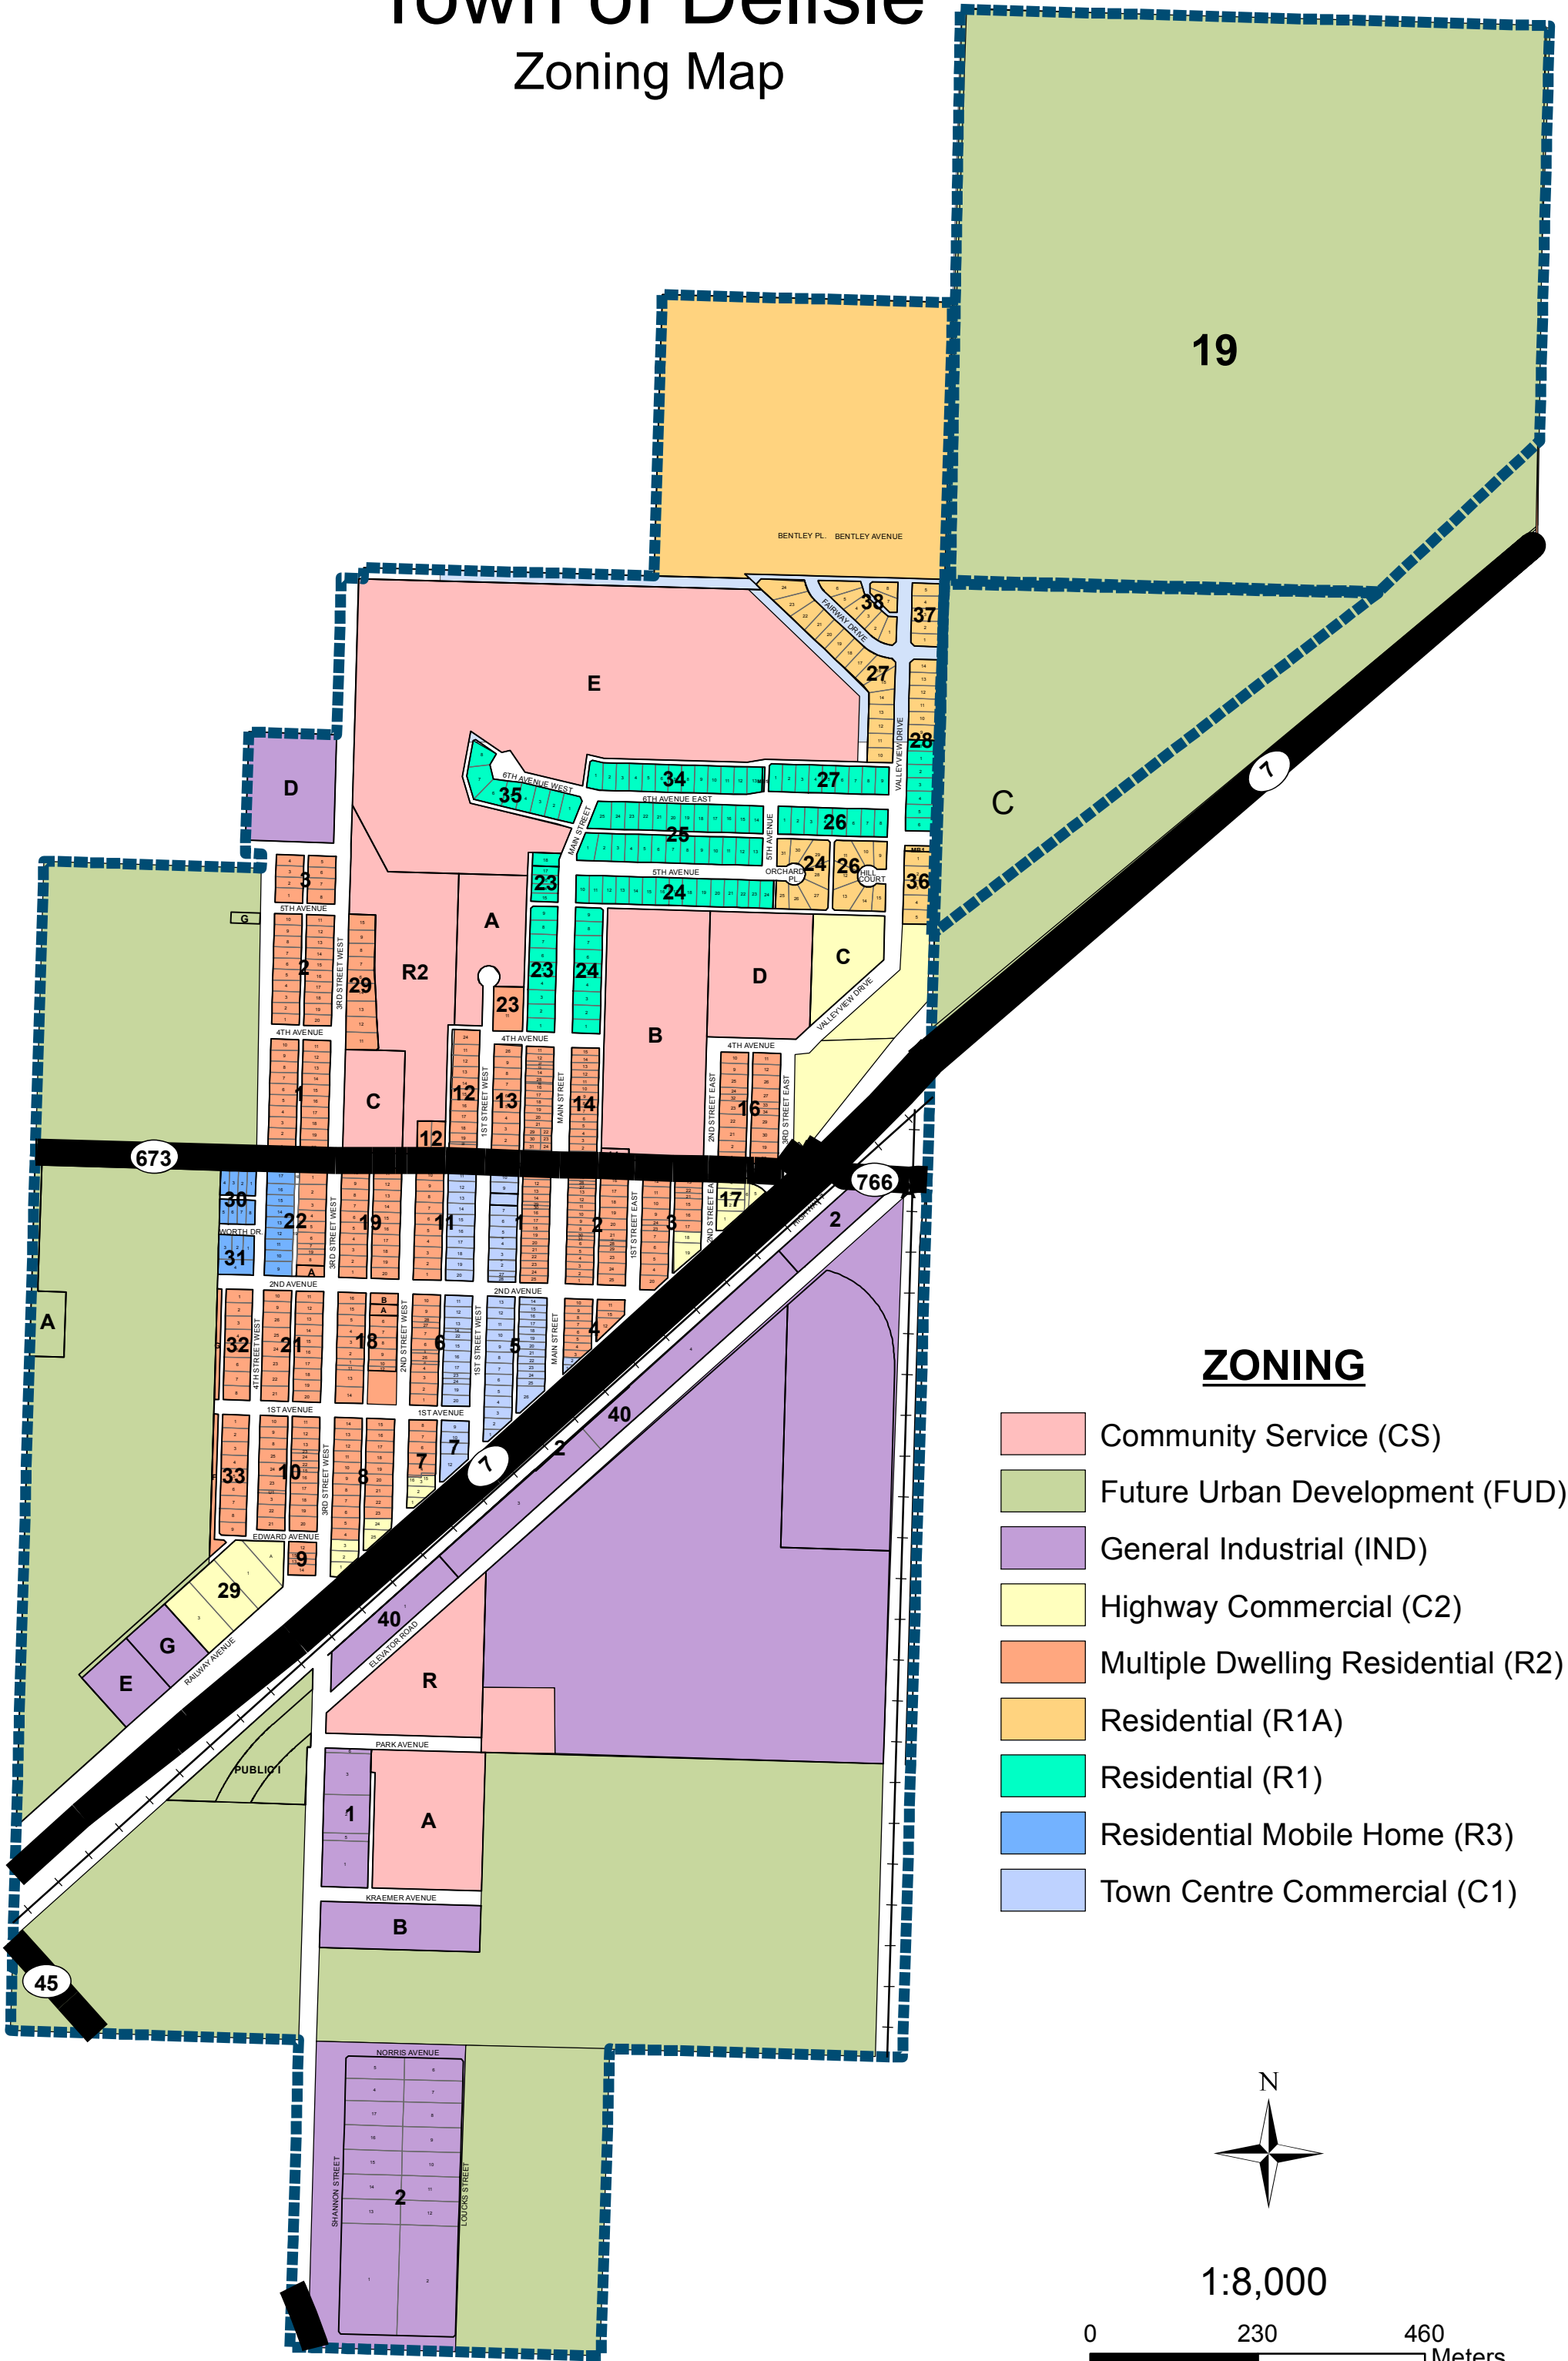

Town of Delisle Zoning Map

ZONING

- Community Service (CS)
- Future Urban Development (FUD)
- General Industrial (IND)
- Highway Commercial (C2)
- Multiple Dwelling Residential (R2)
- Residential (R1A)
- Residential (R1)
- Residential Mobile Home (R3)
- Town Centre Commercial (C1)

1:8,000