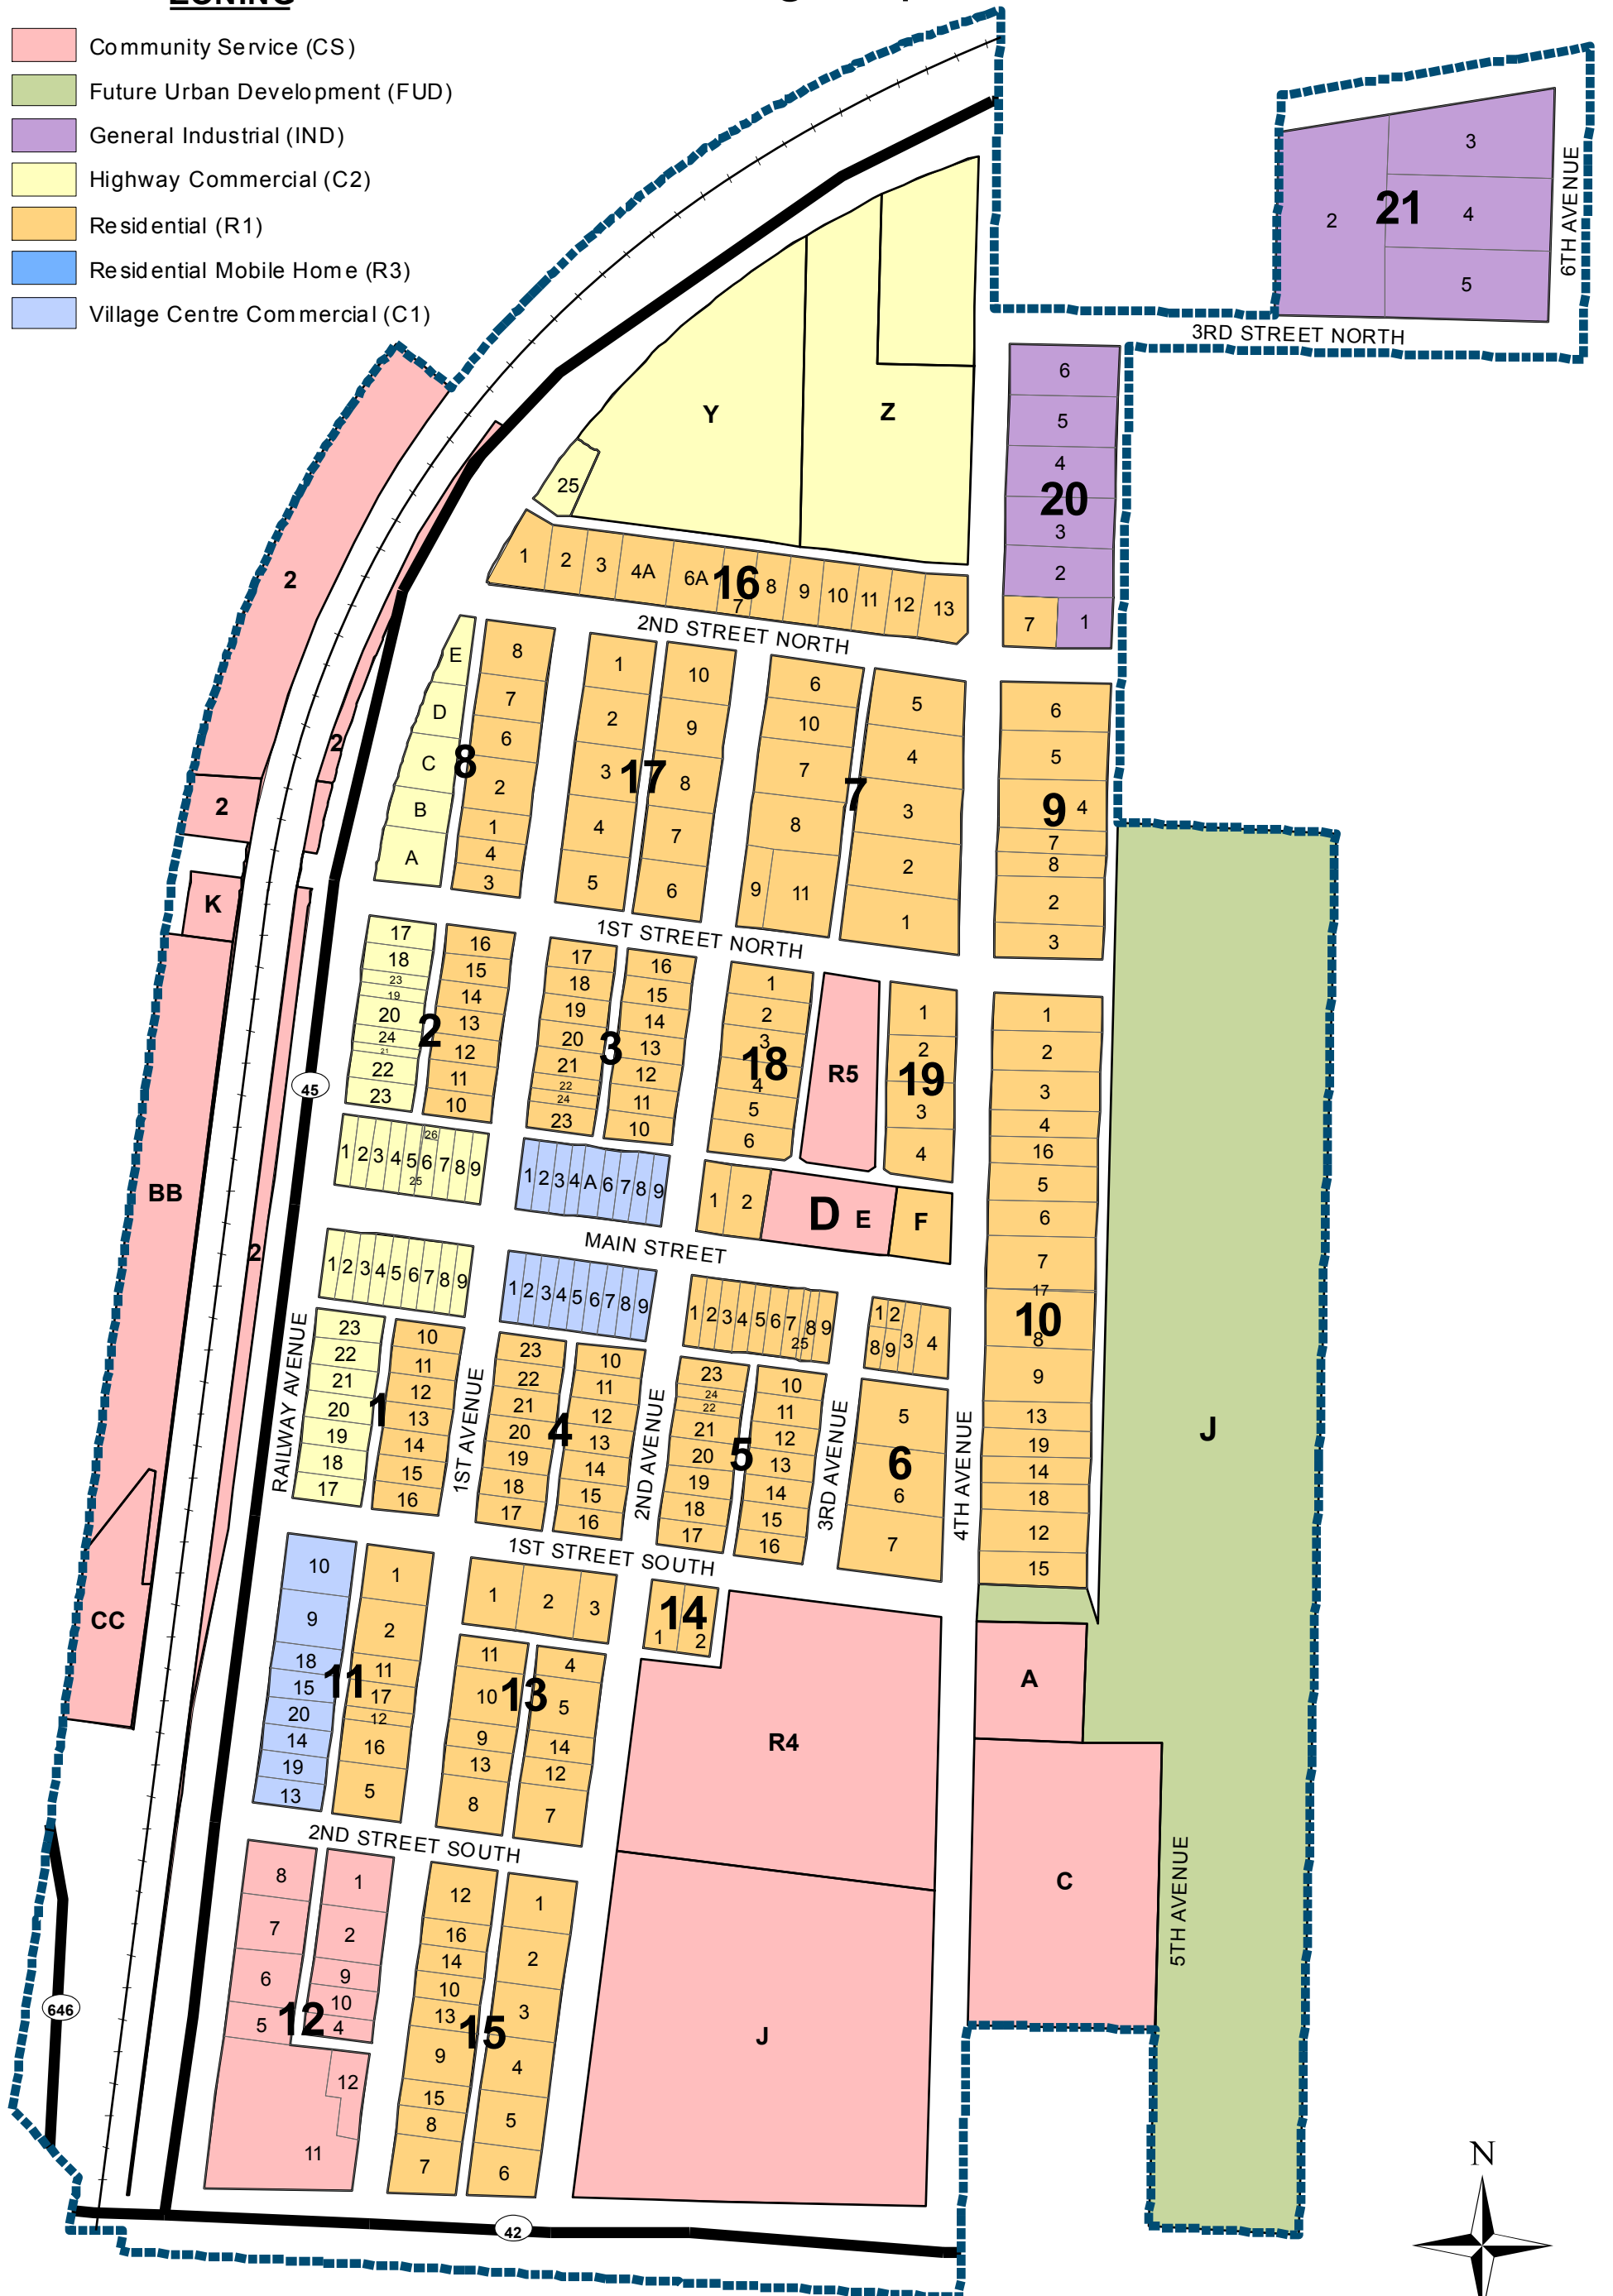

# Village of Lucky Lake

## Zoning Map

### ZONING

- Community Service (CS)
- Future Urban Development (FUD)
- General Industrial (IND)
- Highway Commercial (C2)
- Residential (R1)
- Residential Mobile Home (R3)
- Village Centre Commercial (C1)

1:3,500