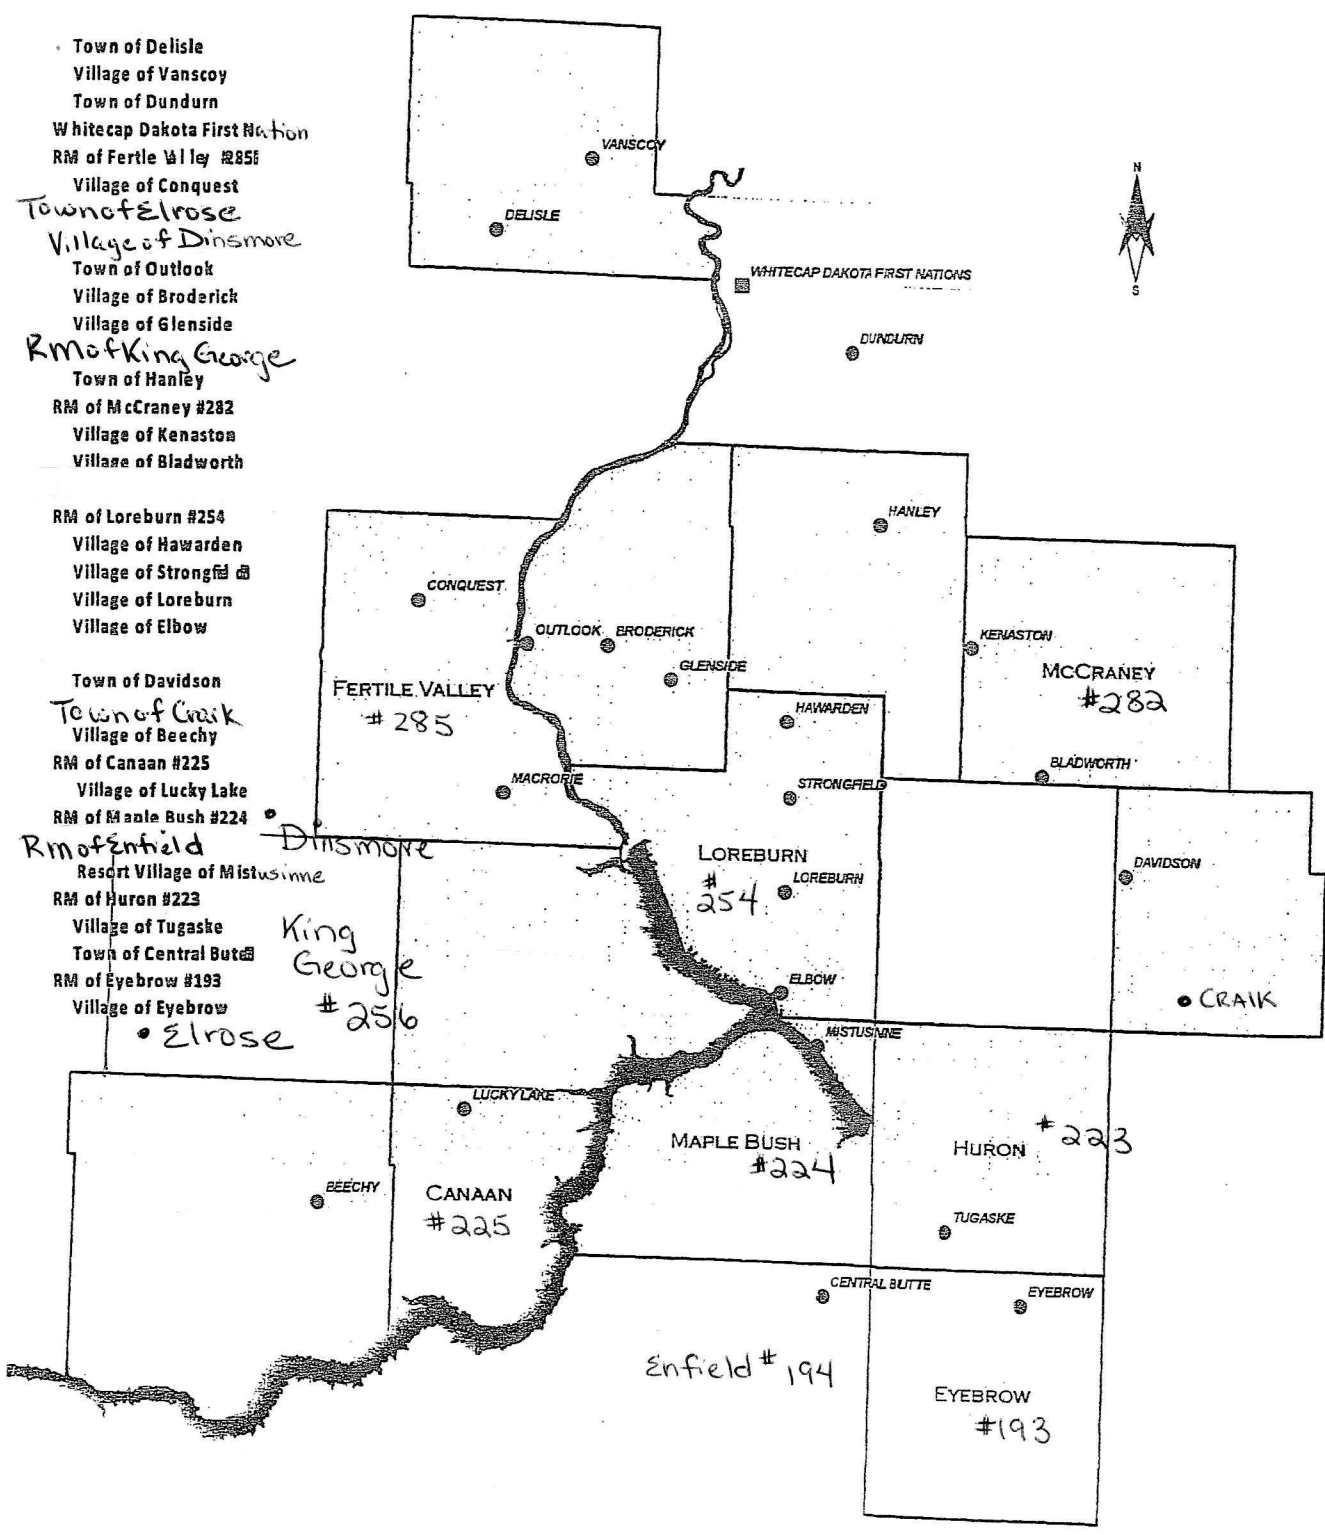

SCHEDULE "A"

WATERWOLF ADVISORY PLANNING DISTRICT

- Town of Delisle
- Village of Vanscoy
- Town of Dundurn
- Whitecap Dakota First Nation
- RM of Fertile Valley #285
- Village of Conquest
- Town of Elrose*
- Village of Dinsmore*
- Town of Outlook
- Village of Broderick
- Village of Glenside
- RM of King George*
- Town of Hanley
- RM of McCraney #282
- Village of Kenaston
- Village of Bladworth

- RM of Loreburn #254
- Village of Hawarden
- Village of Strongfield
- Village of Loreburn
- Village of Elbow

- Town of Davidson
- Town of Craik*
- Village of Beechy
- RM of Canaan #225
- Village of Lucky Lake
- RM of Maple Bush #224

- RM of Enfield*
- Resort Village of Mistusine*
- RM of Huron #223
- Village of Tugaska
- Town of Central Butte
- RM of Eyebrow #193
- Village of Eyebrow

Dinsmore
King George
#256

Elrose

1:900 000