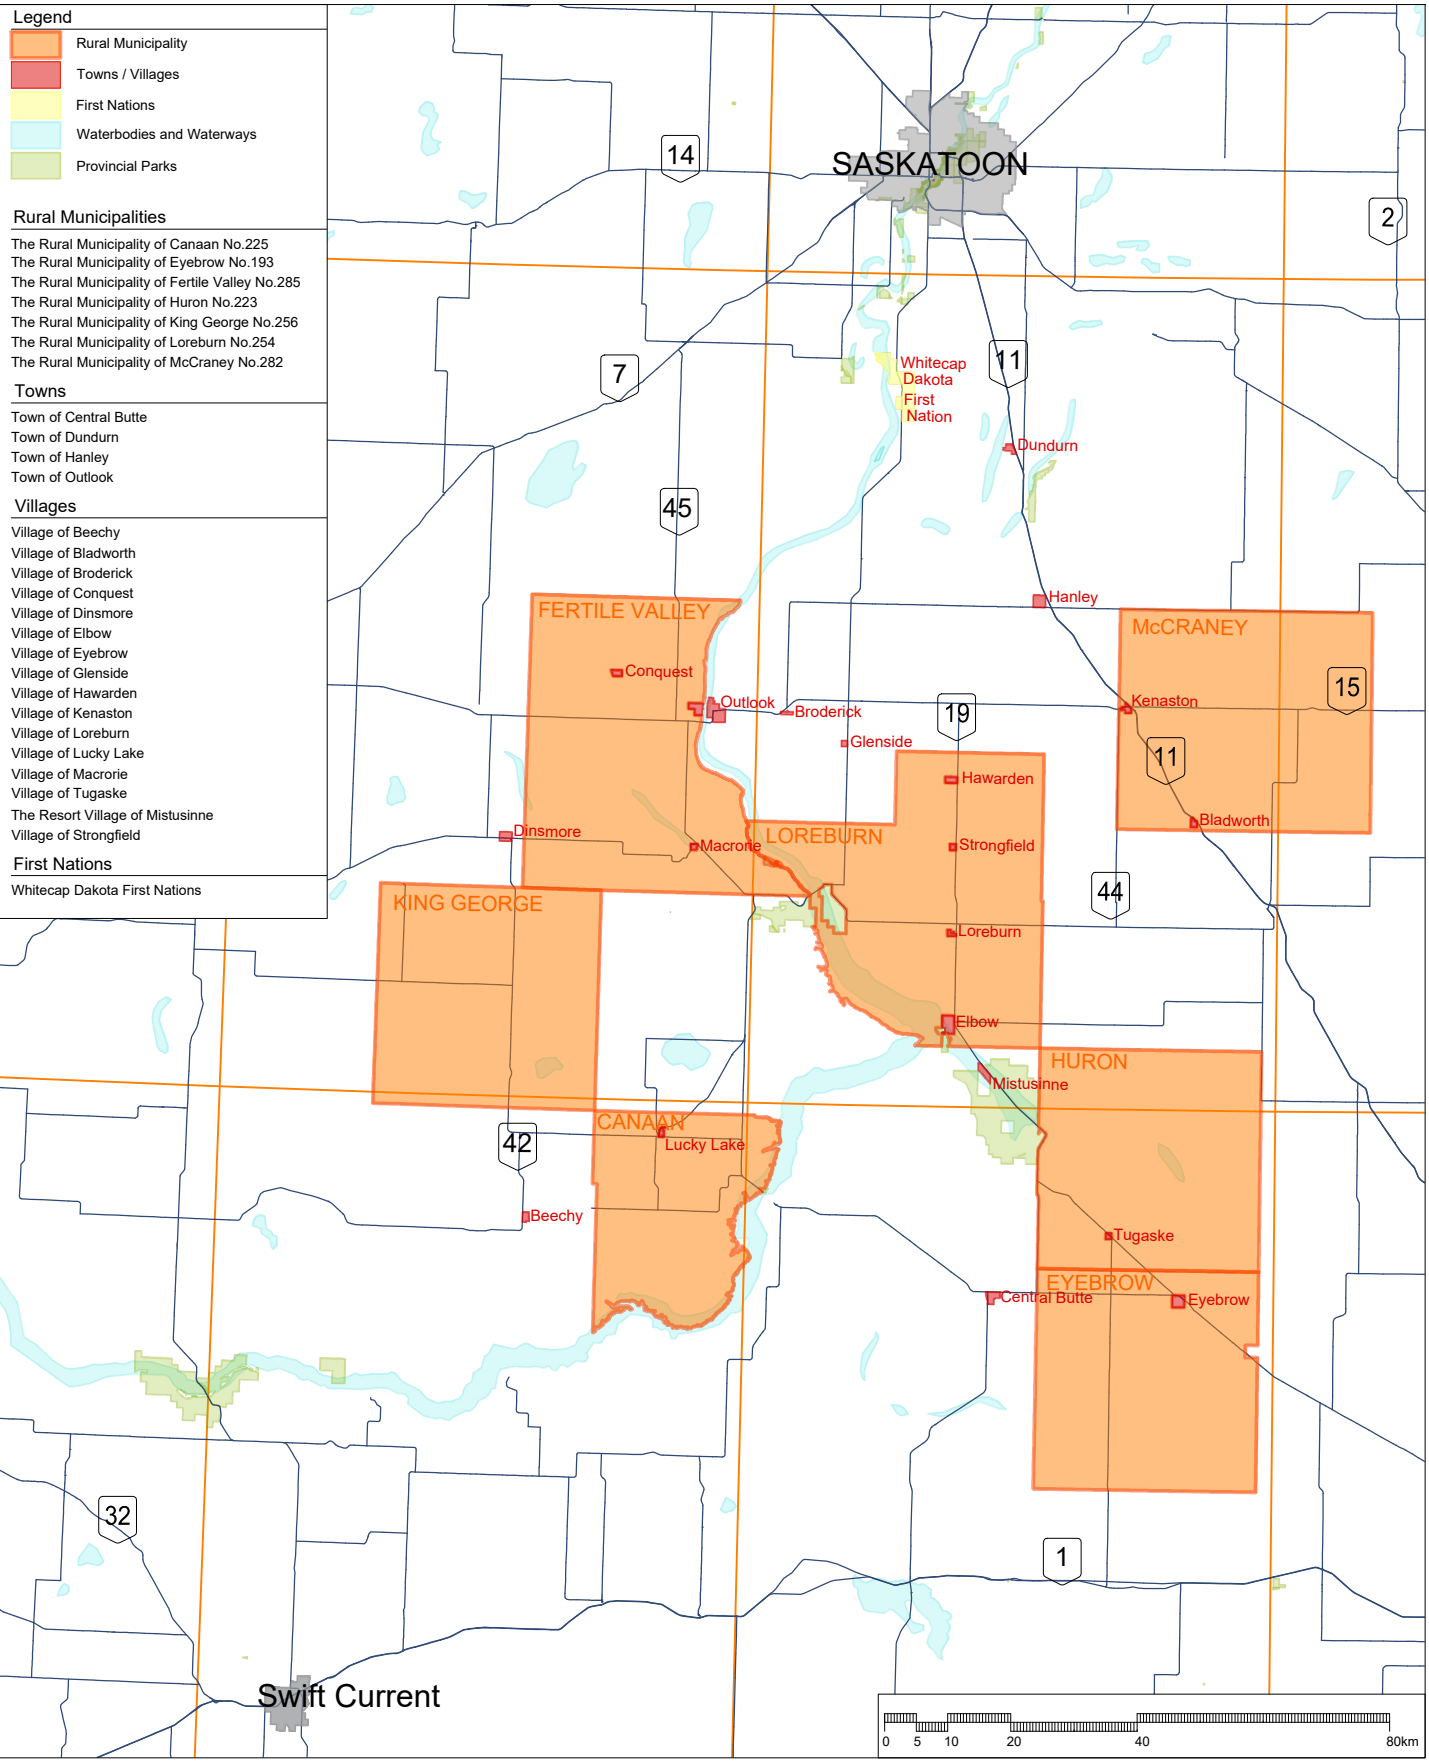

Legend

- Rural Municipality
- Towns / Villages
- First Nations
- Waterbodies and Waterways
- Provincial Parks

Rural Municipalities

- The Rural Municipality of Canaan No.225
- The Rural Municipality of Eyebrow No.193
- The Rural Municipality of Fertile Valley No.285
- The Rural Municipality of Huron No.223
- The Rural Municipality of King George No.256
- The Rural Municipality of Loreburn No.254
- The Rural Municipality of McCraney No.282

Towns

- Town of Central Butte
- Town of Dundurn
- Town of Hanley
- Town of Outlook

Villages

- Village of Beechy
- Village of Bladworth
- Village of Broderick
- Village of Conquest
- Village of Dinsmore
- Village of Elbow
- Village of Eyebrow
- Village of Glenside
- Village of Hawarden
- Village of Kenaston
- Village of Loreburn
- Village of Lucky Lake
- Village of Macrorie
- Village of Tugaske
- The Resort Village of Mistusinne
- Village of Strongfield

First Nations

- Whitecap Dakota First Nations

WATERWOLF PLANNING DISTRICT BOUNDARY

CROSBY HANNA & ASSOCIATES
 LANDSCAPE ARCHITECTURE & COMMUNITY PLANNING
 November 2019